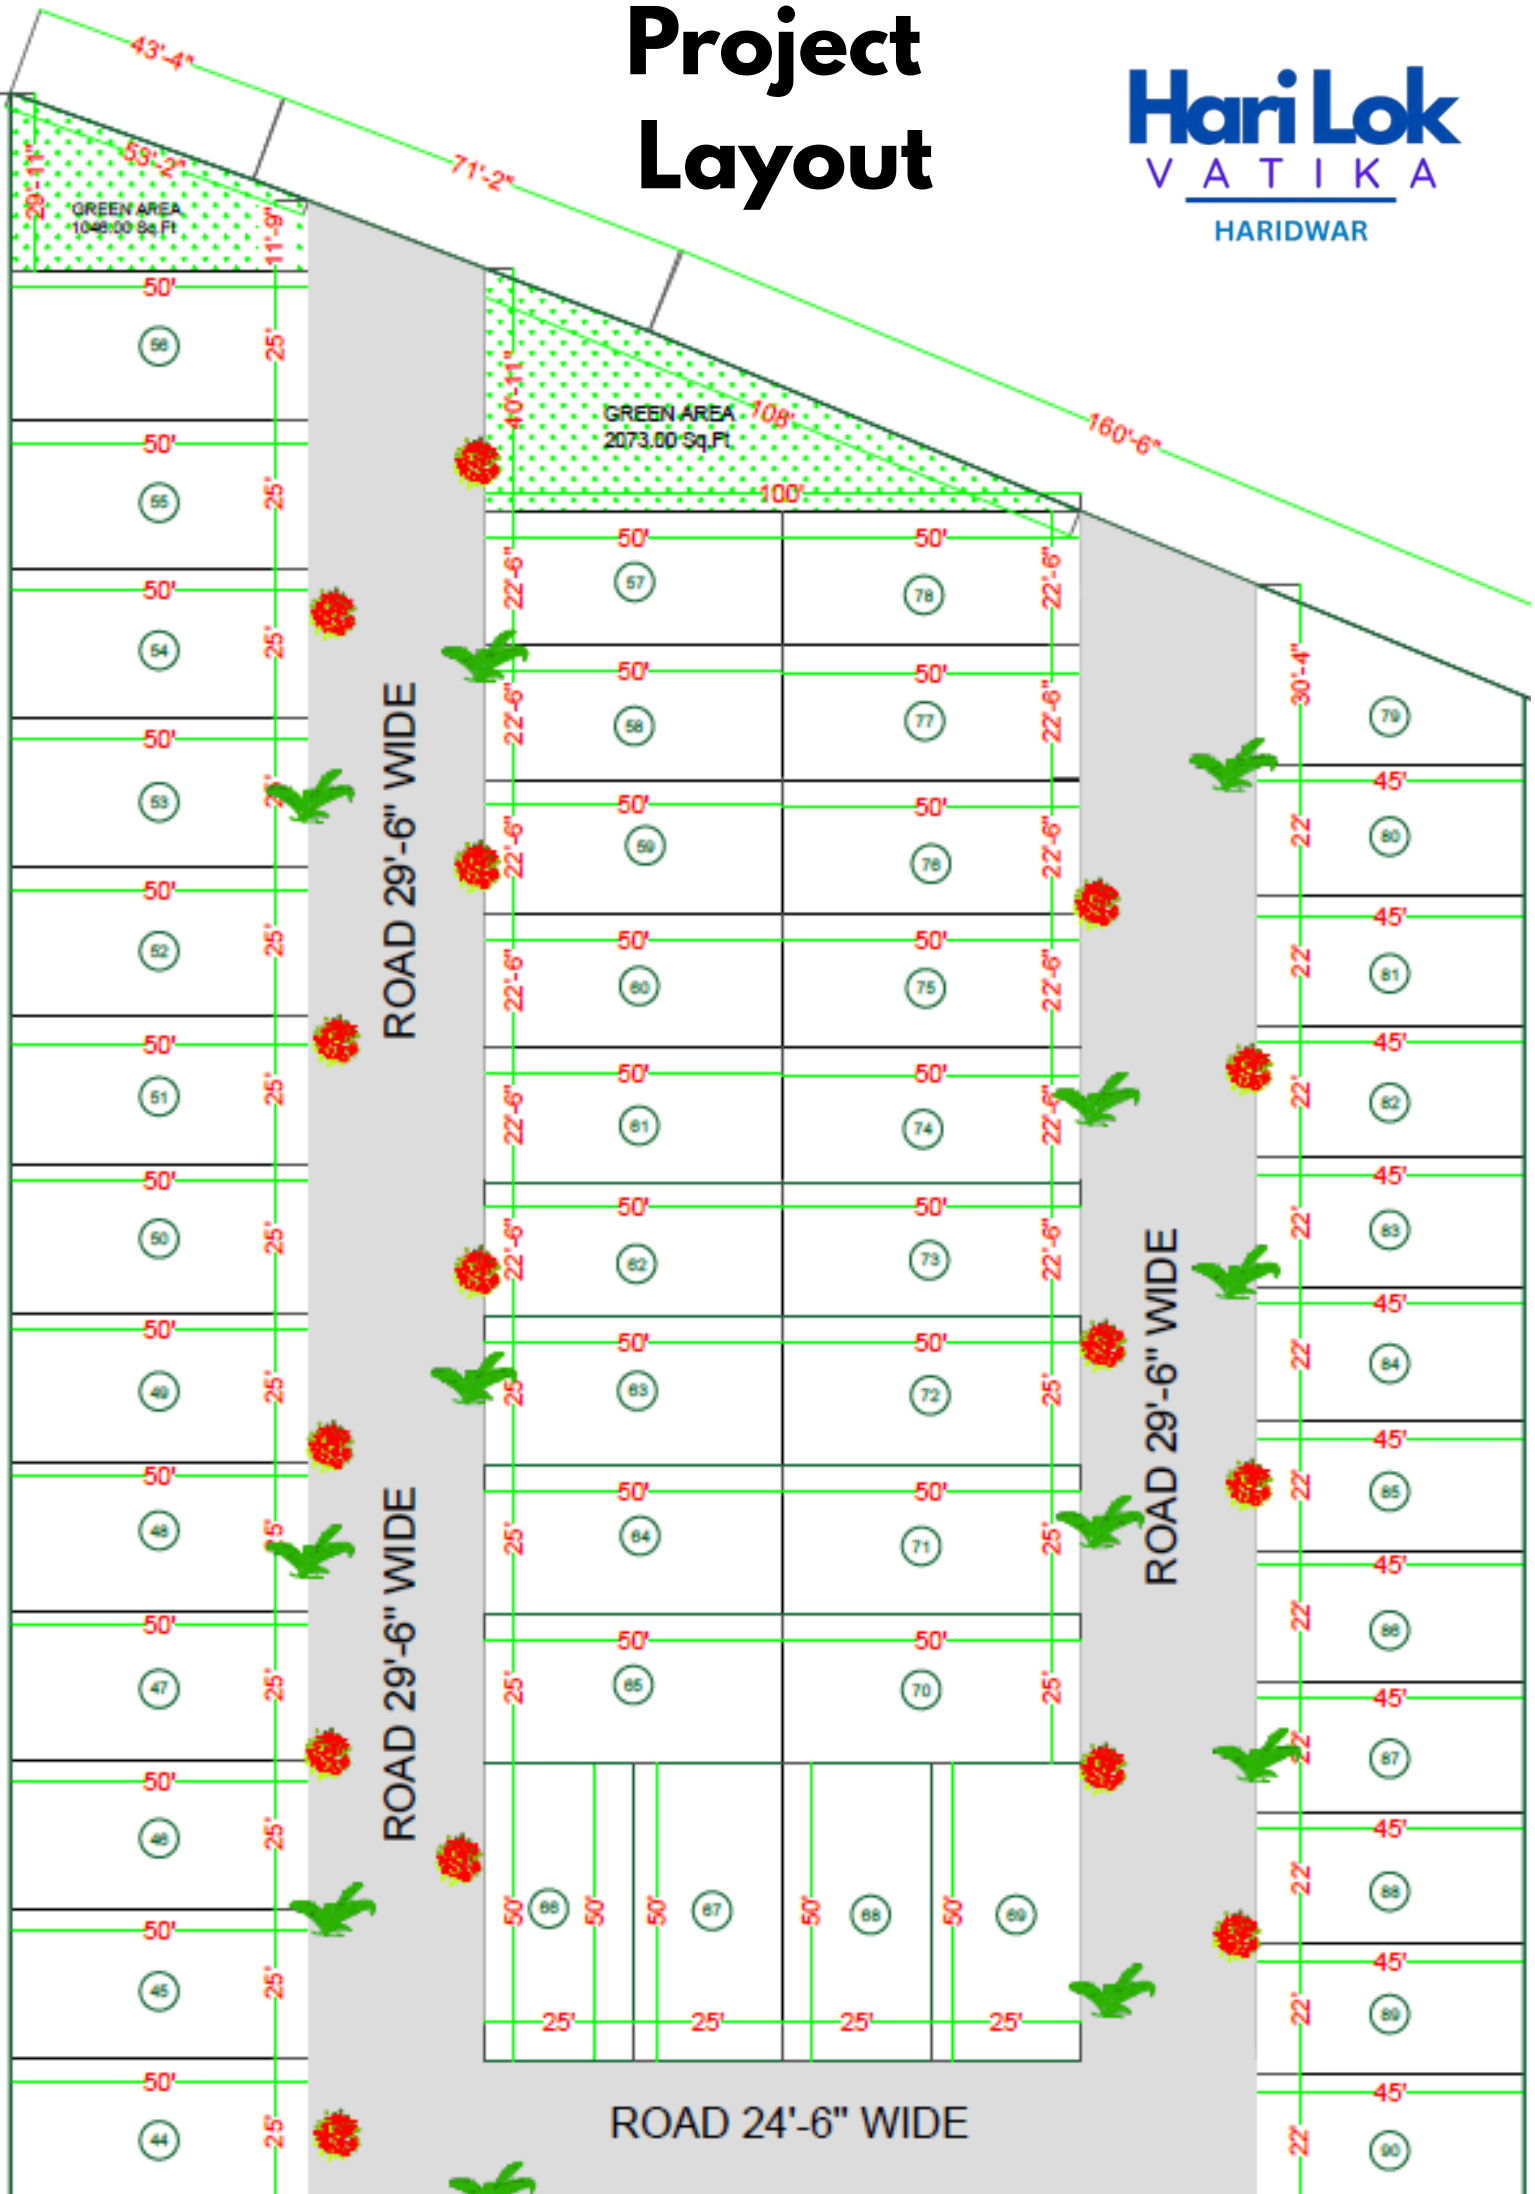

HARI LOK VATIKA

HARI LOK VATIKA

The Gateway To Divinity

PATANJALI YOGPEETH, HARIDWAR

Temple

30 Ft Wide Road

Club House

AMENITIES

Swimming Pool
Temple

Wide Roads

Club House

Fountain

Kids Play Area

CCTV

LUXURY CLUB HOUSE

- GYMNASTIC
- SWIMMING POOL
- INDOOR GAMES
- PARTY HALL
- GUEST WAITING AREA
- STUDIO LOUNGE

Project Layout

Total Plots	97
Road Size	30' & 50' feet

Villa Elevation

WHY THIS LOCATION IS SO DEMANDING?

Skyrocketing Appreciation

Infrastructure Development

Medical & Educational Hub

Industrial Proximity- Sidcul