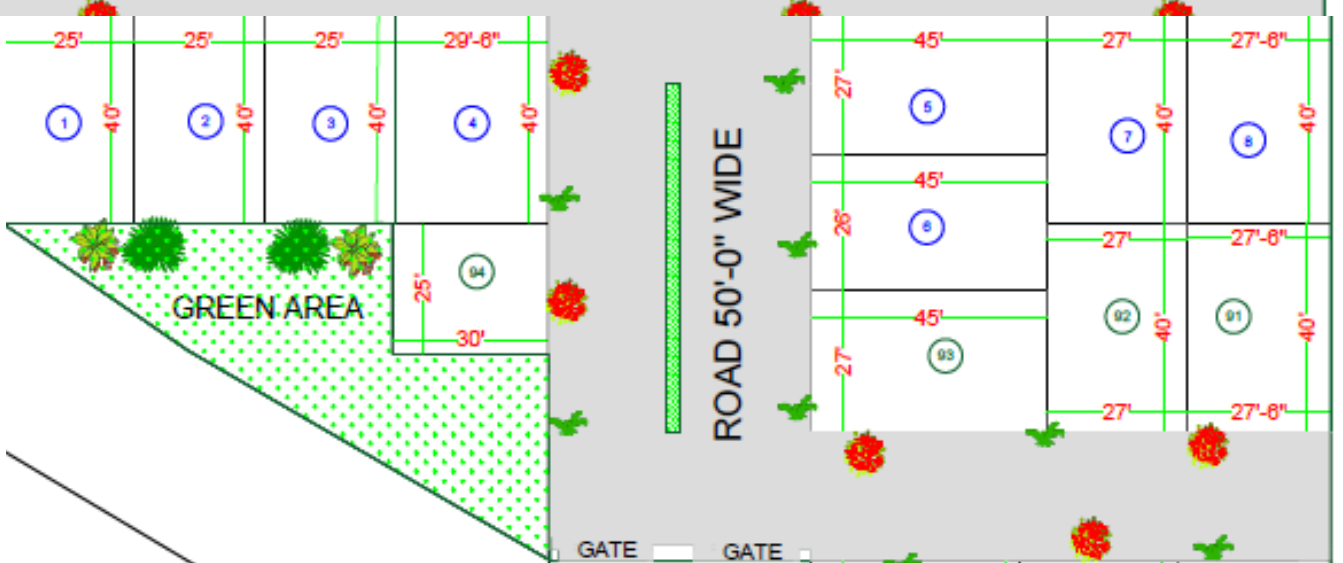

Swimming Pool
Temple

Wide Roads

Club House

Fountain

Kids Play Area

CCTV

LUXURY CLUB HOUSE

- GYMNASTIC
- SWIMMING POOL
- INDOOR GAMES
- PARTY HALL
- GUEST WAITING AREA
- STUDIO LOUNGE

Project Layout

Total Plots	97
Road Size	30' & 50' feet

Villa Elevation

WHY THIS LOCATION IS SO DEMANDING?

Skyrocketing Appreciation

Infrastructure Development

Medical & Educational Hub

Industrial Proximity- Sidcul