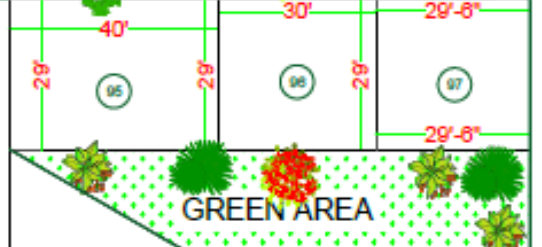

Project Layout

Total Plots	97
Road Size	30' & 50' feet

Villa Elevation

WHY THIS LOCATION IS SO DEMANDING?

Skyrocketing Appreciation

Infrastructure Development

Medical & Educational Hub

Industrial Proximity- Sidcul