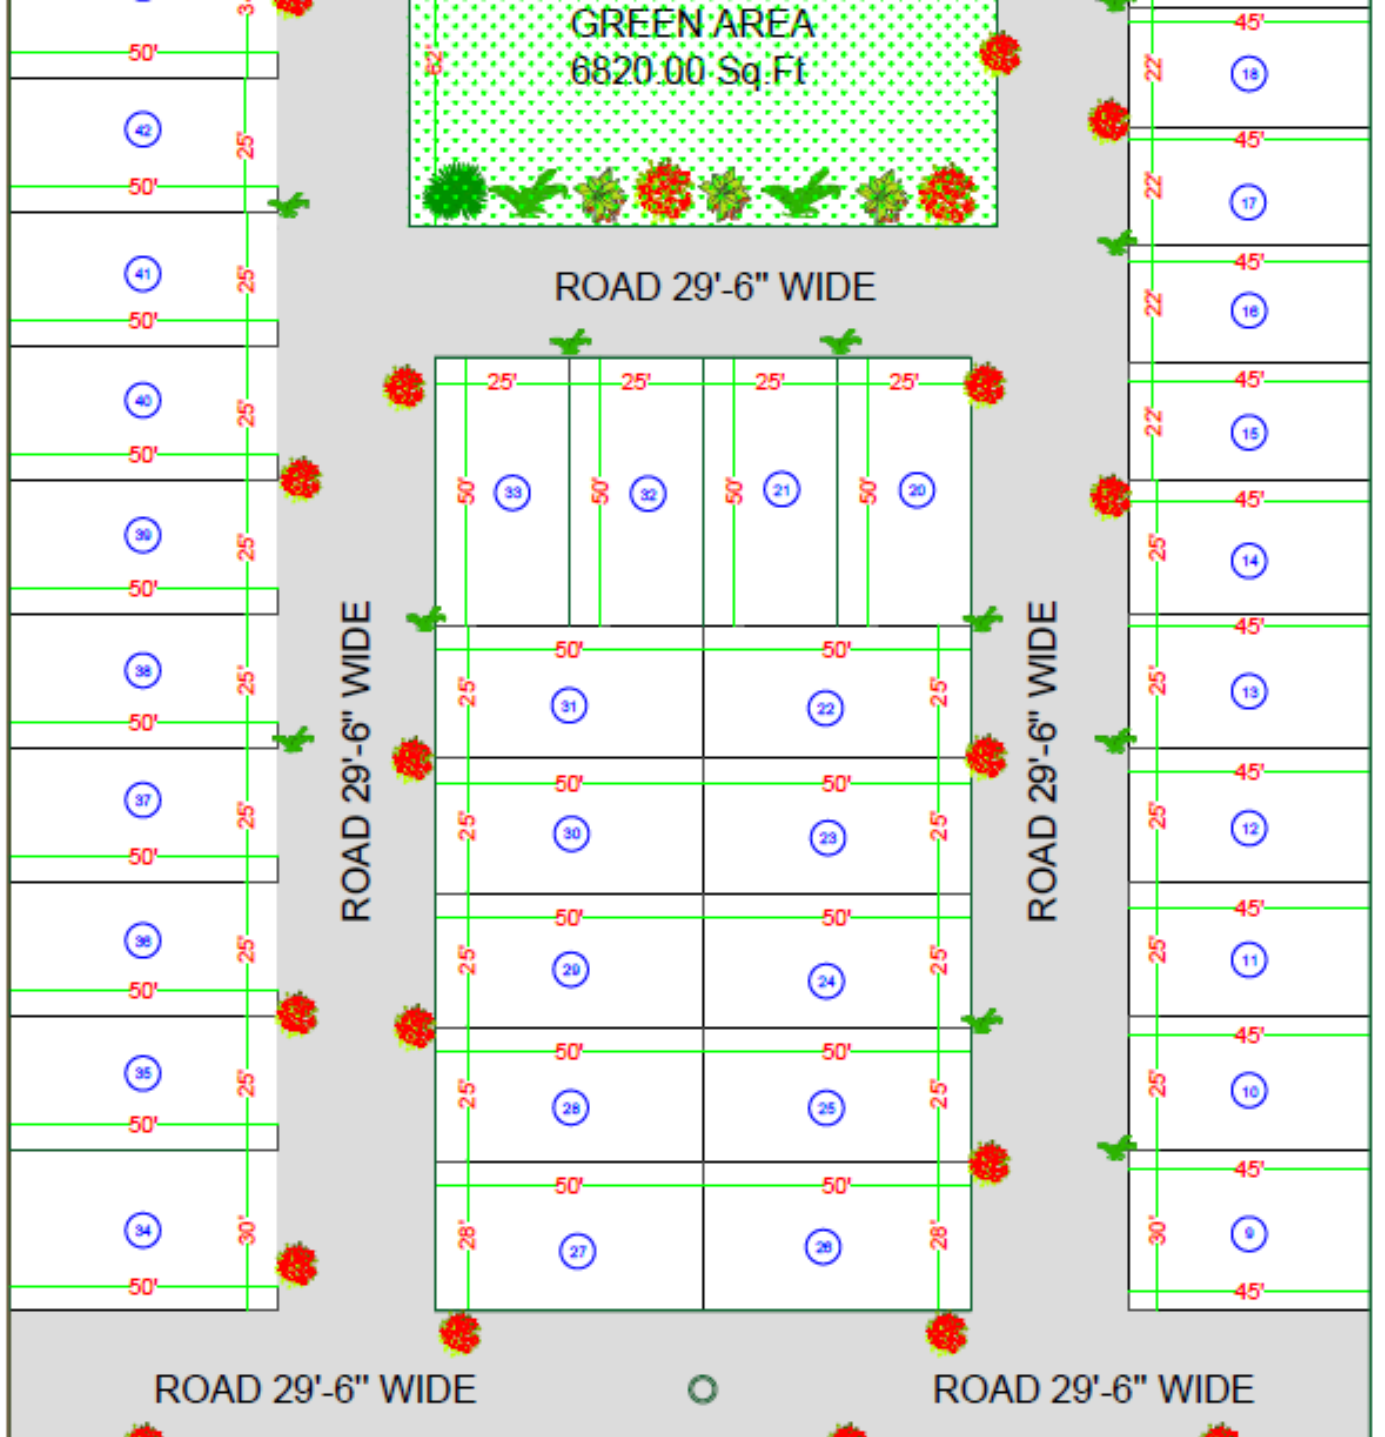

Swimming Pool
Temple

Wide Roads

Club House

Fountain

Kids Play Area

CCTV

LUXURY CLUB HOUSE

- GYMNASTIC
- SWIMMING POOL
- INDOOR GAMES
- PARTY HALL
- GUEST WAITING AREA
- STUDIO LOUNGE

Project Layout

Total Plots	97
Road Size	30' & 50' feet

Villa Elevation

WHY THIS LOCATION IS SO DEMANDING?

Skyrocketing Appreciation

Infrastructure Development

Medical & Educational Hub

Industrial Proximity- Sidcul